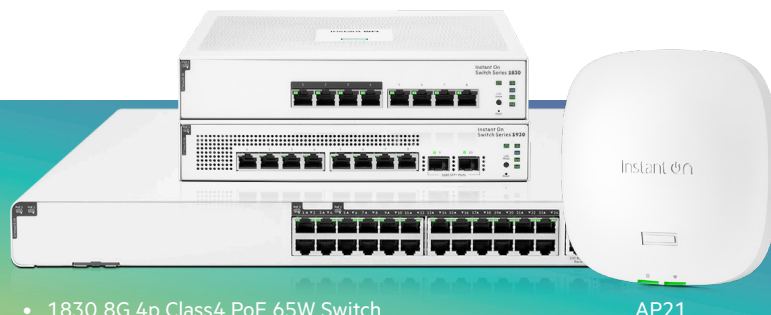

- 1830 8G 4p Class4 PoE 65W Switch
- 1930 8G Class4 PoE 2SFP Switch
- 1960 24G 20p Class4 4p Class6 PoE 2XGT 2SFP+ 370W Switch

AP21