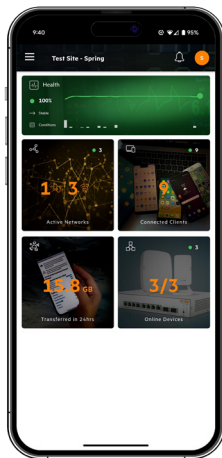

Meet the mobile app

Network setup, monitoring and management has never been easier. With the Instant On mobile app and an iOS- or Android-enabled smart device, you can set up your network in minutes and manage it all from the palm of your hand.